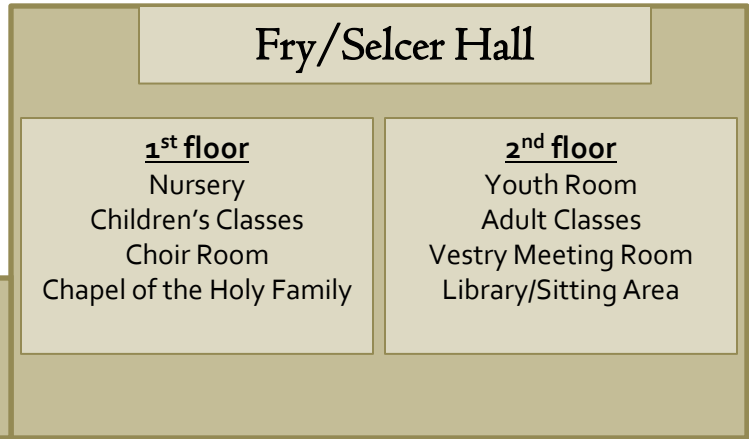

Parking

Trinity Episcopal School
(PreK Campus)

K-8 campus
2905 Rosborough Springs Rd.

North Grove

Fulton

Parking

East Houston